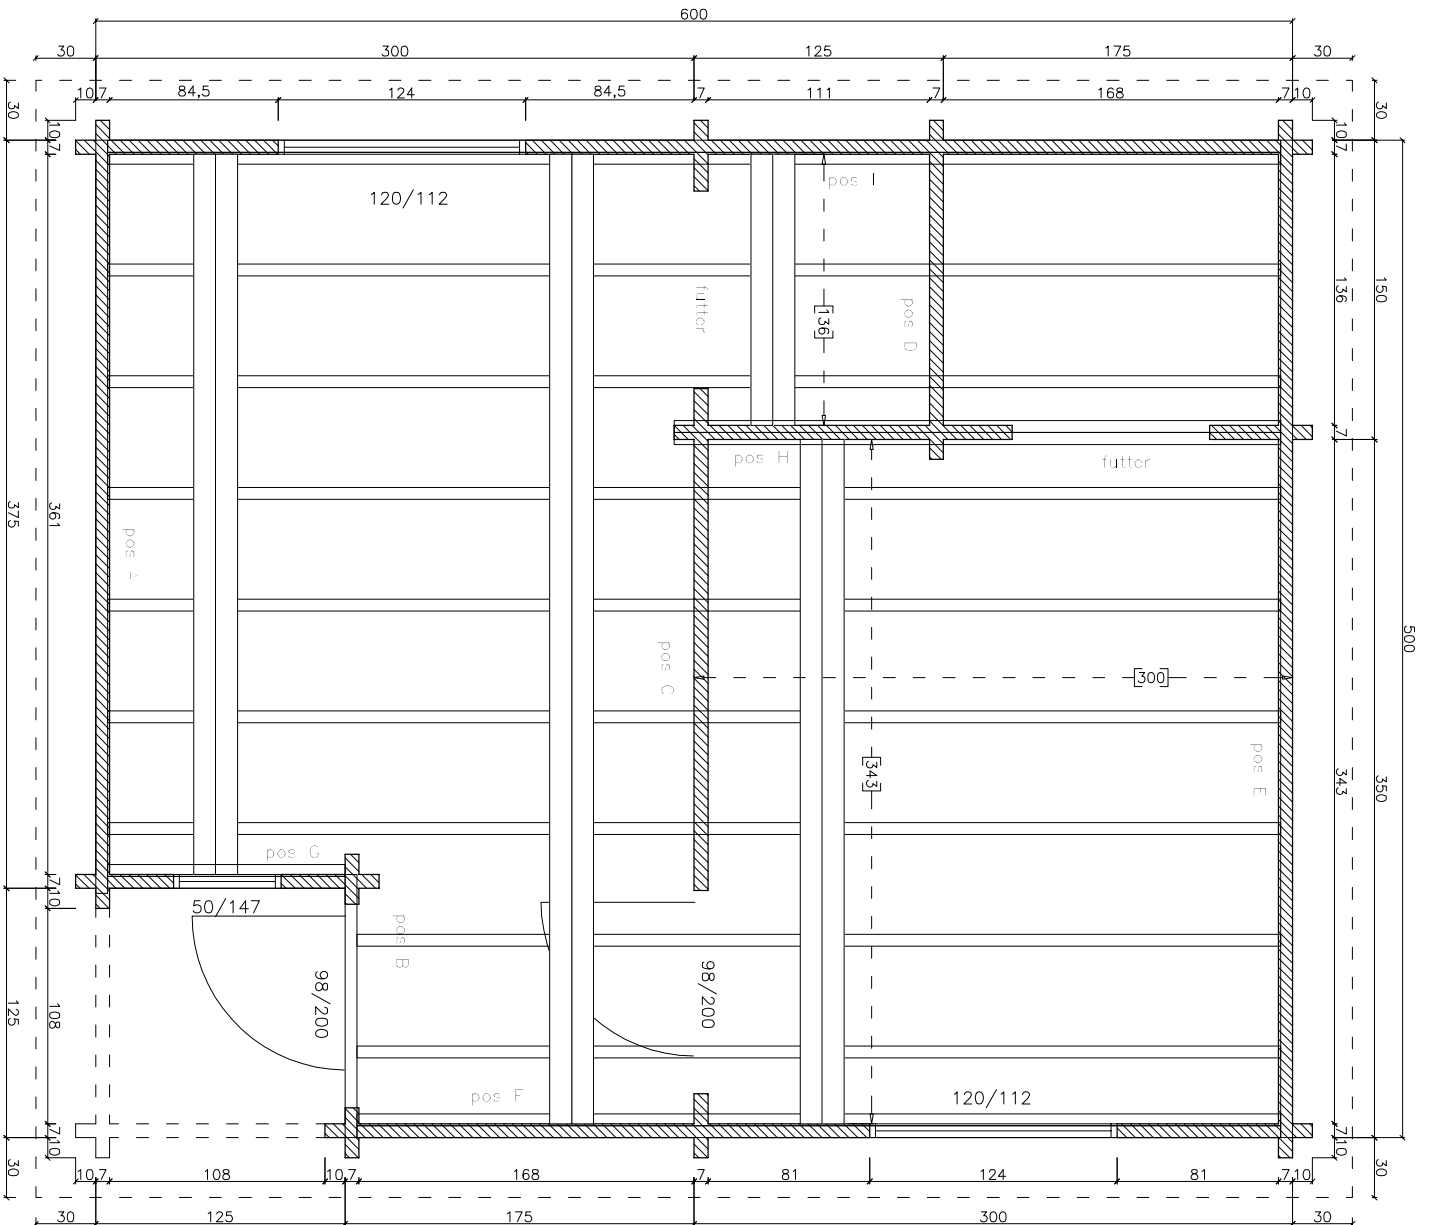

Name

Confirmed:

Dealer

Order No. / Change

021/0

Please, check the drawings and within 3 days send them back to us with your confirmation.

pos C

	
Produkts name	
UK M FL	
Ref: Coop Farms/021	
600x600+30VD	
Date	11.02.2009
Drawn by:	Moraniskl
Verified by:	Name
Confirmed:	Dealer
Order No. / Change	
021/0	