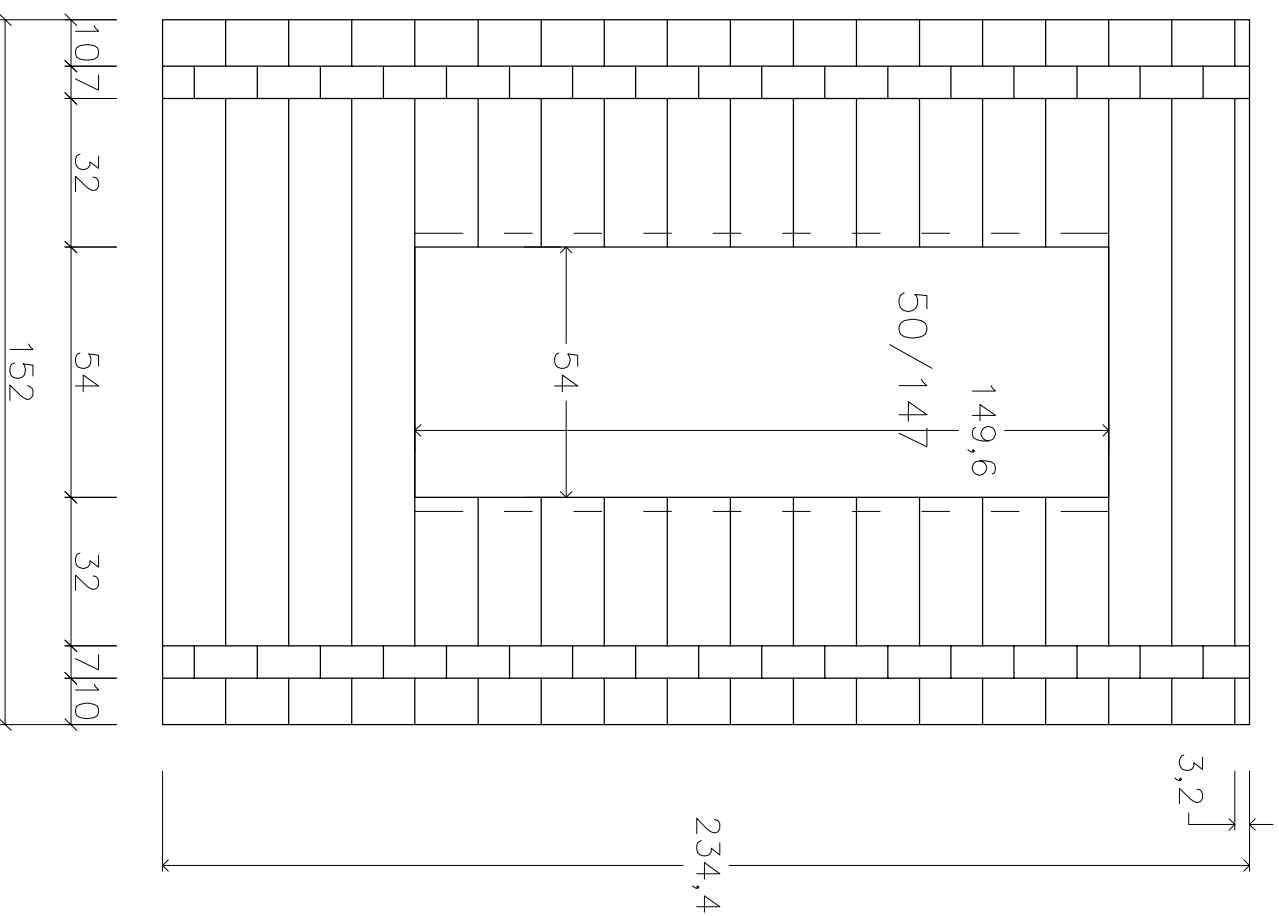

Dealer

Order No. / Change

021/0

Please, check the drawings and within 3 days send them back to us with your confirmation.

Produkts name

UK M FL

Ref. Coop Farms/021
600x600+30VD

Date 11.02.2009