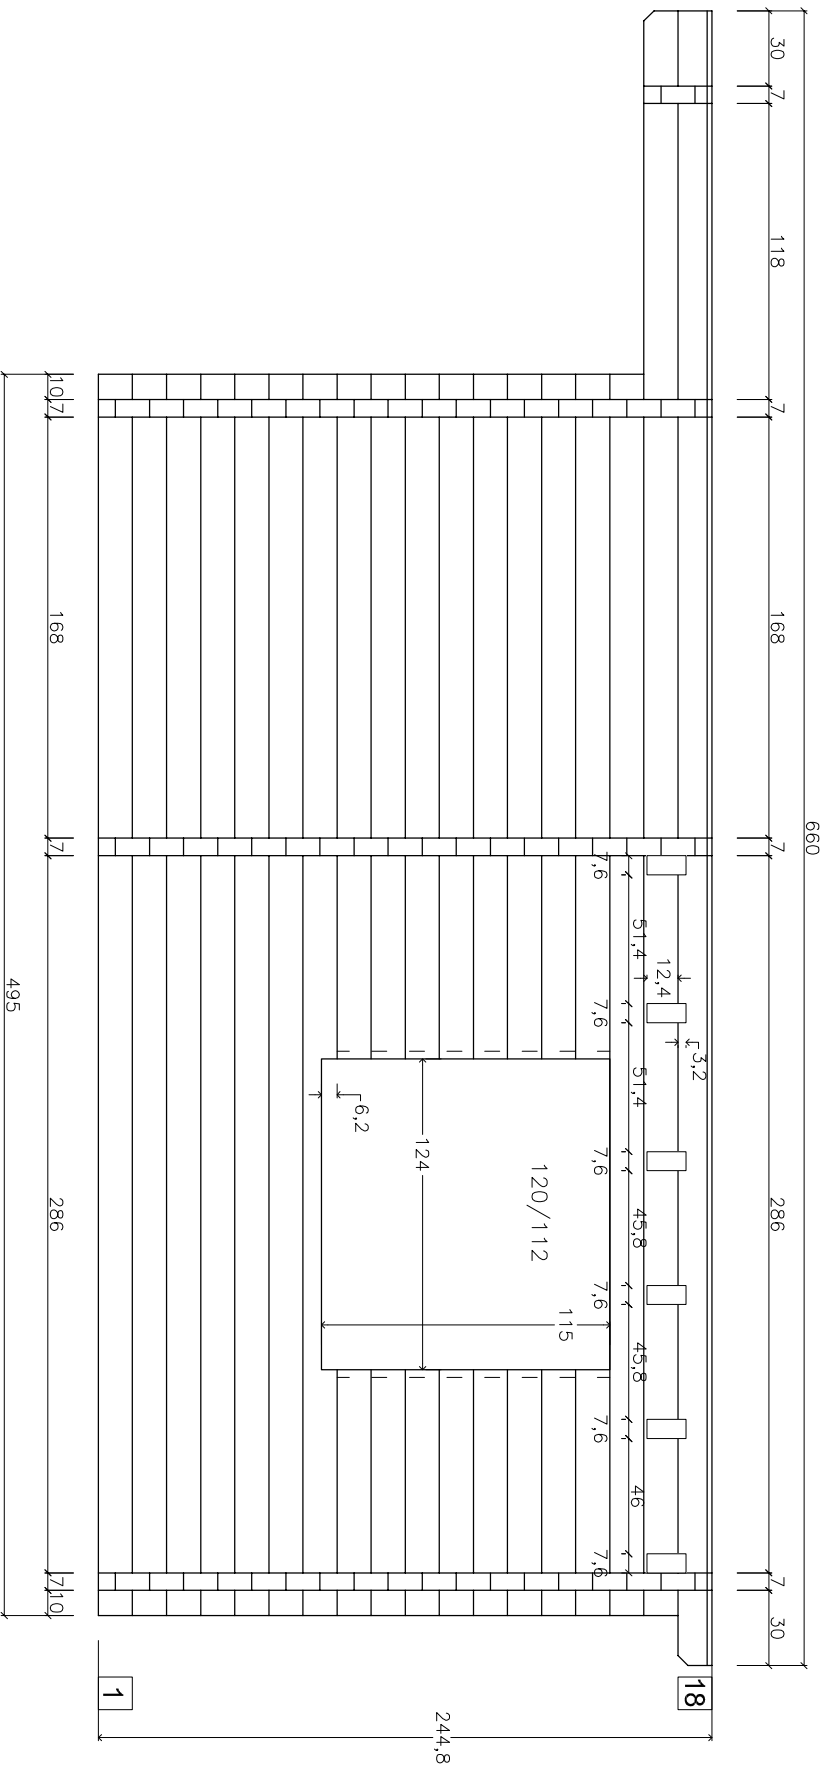

Drawn by: Moravskí

Verified by:

Confirmed: Name Dealer

Order No. / Change

021/0

Please, check the drawings and within 3 days send them back to us with your confirmation.

Produkts name

UK M FL

Dealer

Order No. / Change

021/0

Please, check the drawings and within 3 days send them back to us with your confirmation.

Produkts name

UK M FL

Ref. Coop Farms/021
600x600+30VD

Date 11.02.2009