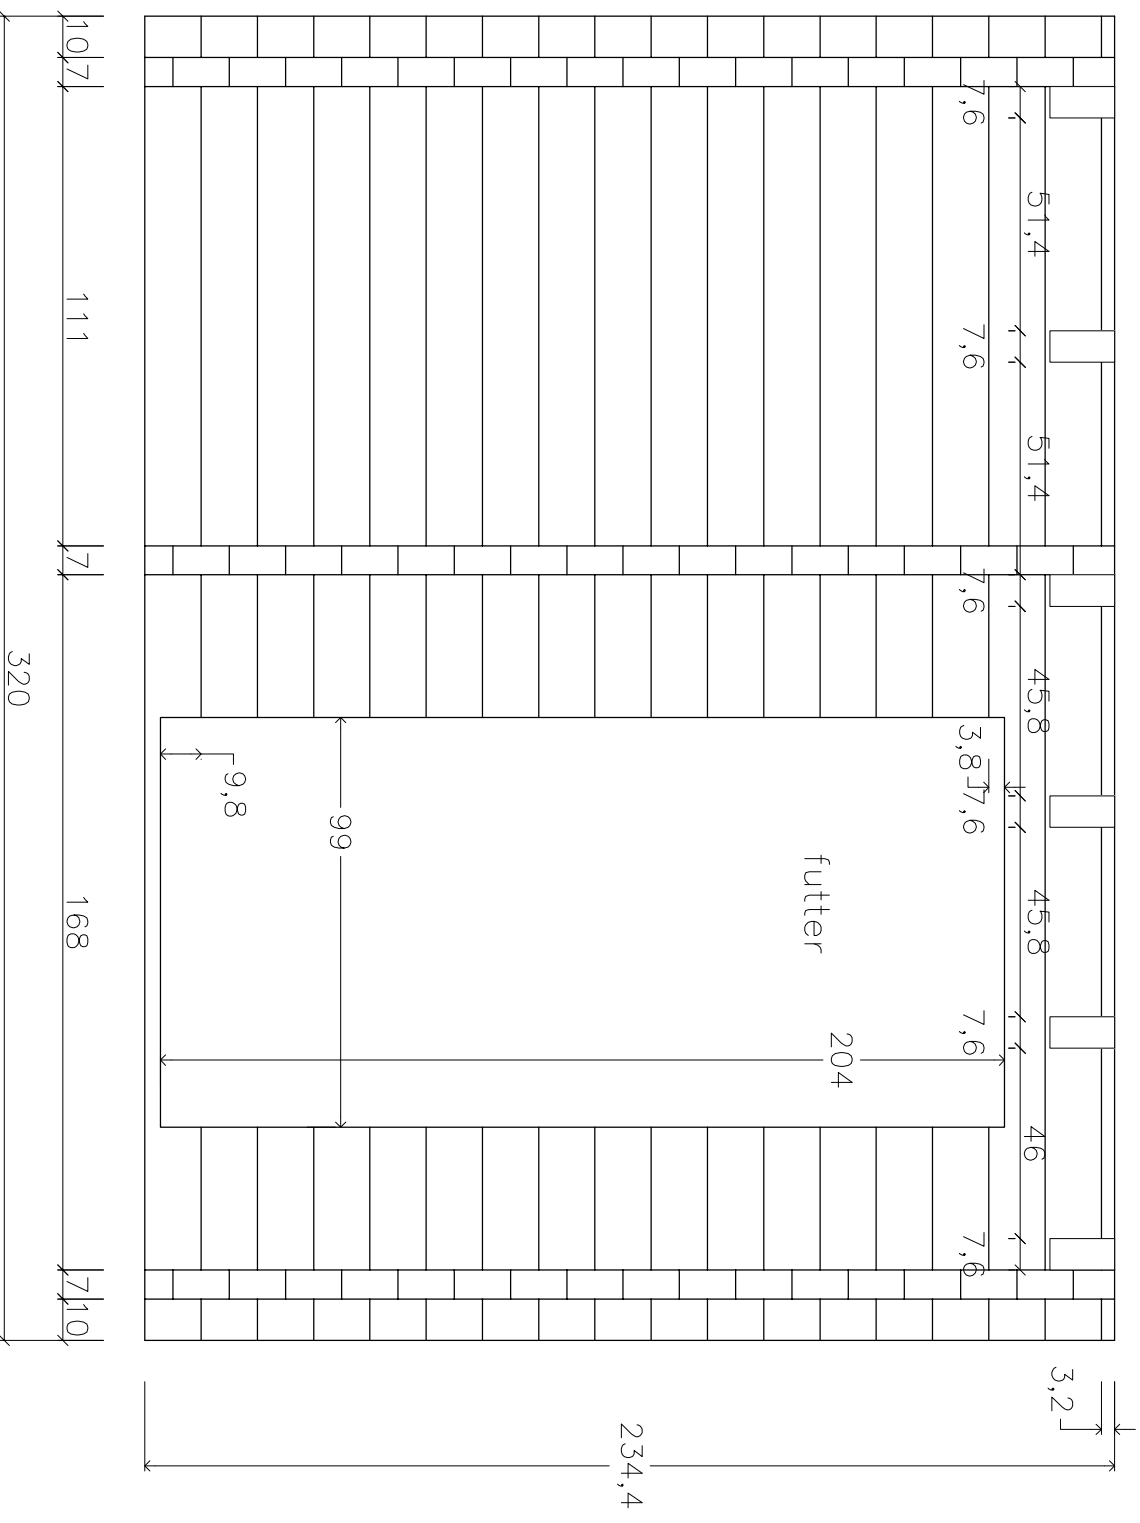

Produkts name

UK M FL

Ref. Coop Farms/021
600x600+30VD

Date 11.02.2009

Drawn by: *Morawski*

Verified by: Name

Confirmed: Dealer

Order No. / Change
021/0

Please, check the drawings and within 3 days send them back to us with your confirmation.