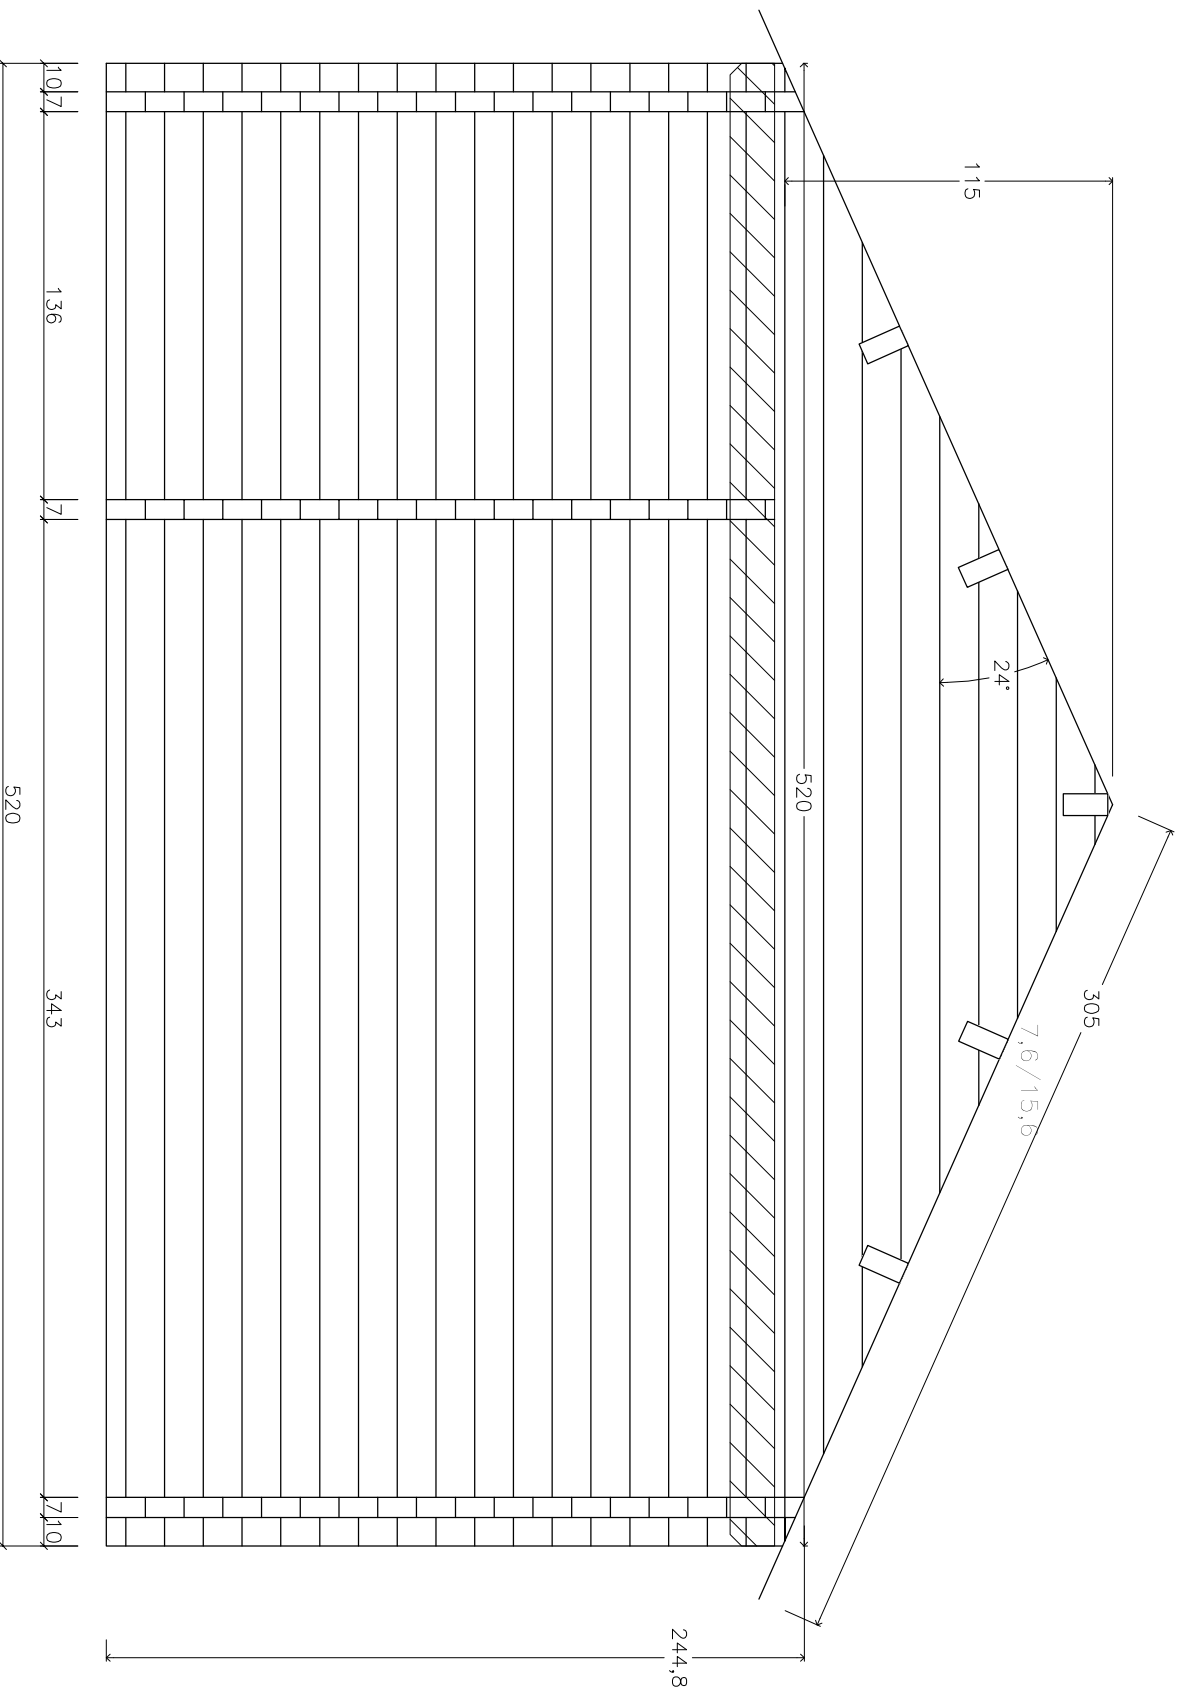

pos E

Produkts name _____

UK M FL
Ref. Coop Farms/021
600x600+30VD

Date 11.02.2019

Drawn by: *Morawski*

Verified by: Name _____

Confirmed: Dealer _____

Order No. / Change
021/0

Please, check the drawings and within 3 days send them back to us with your confirmation.