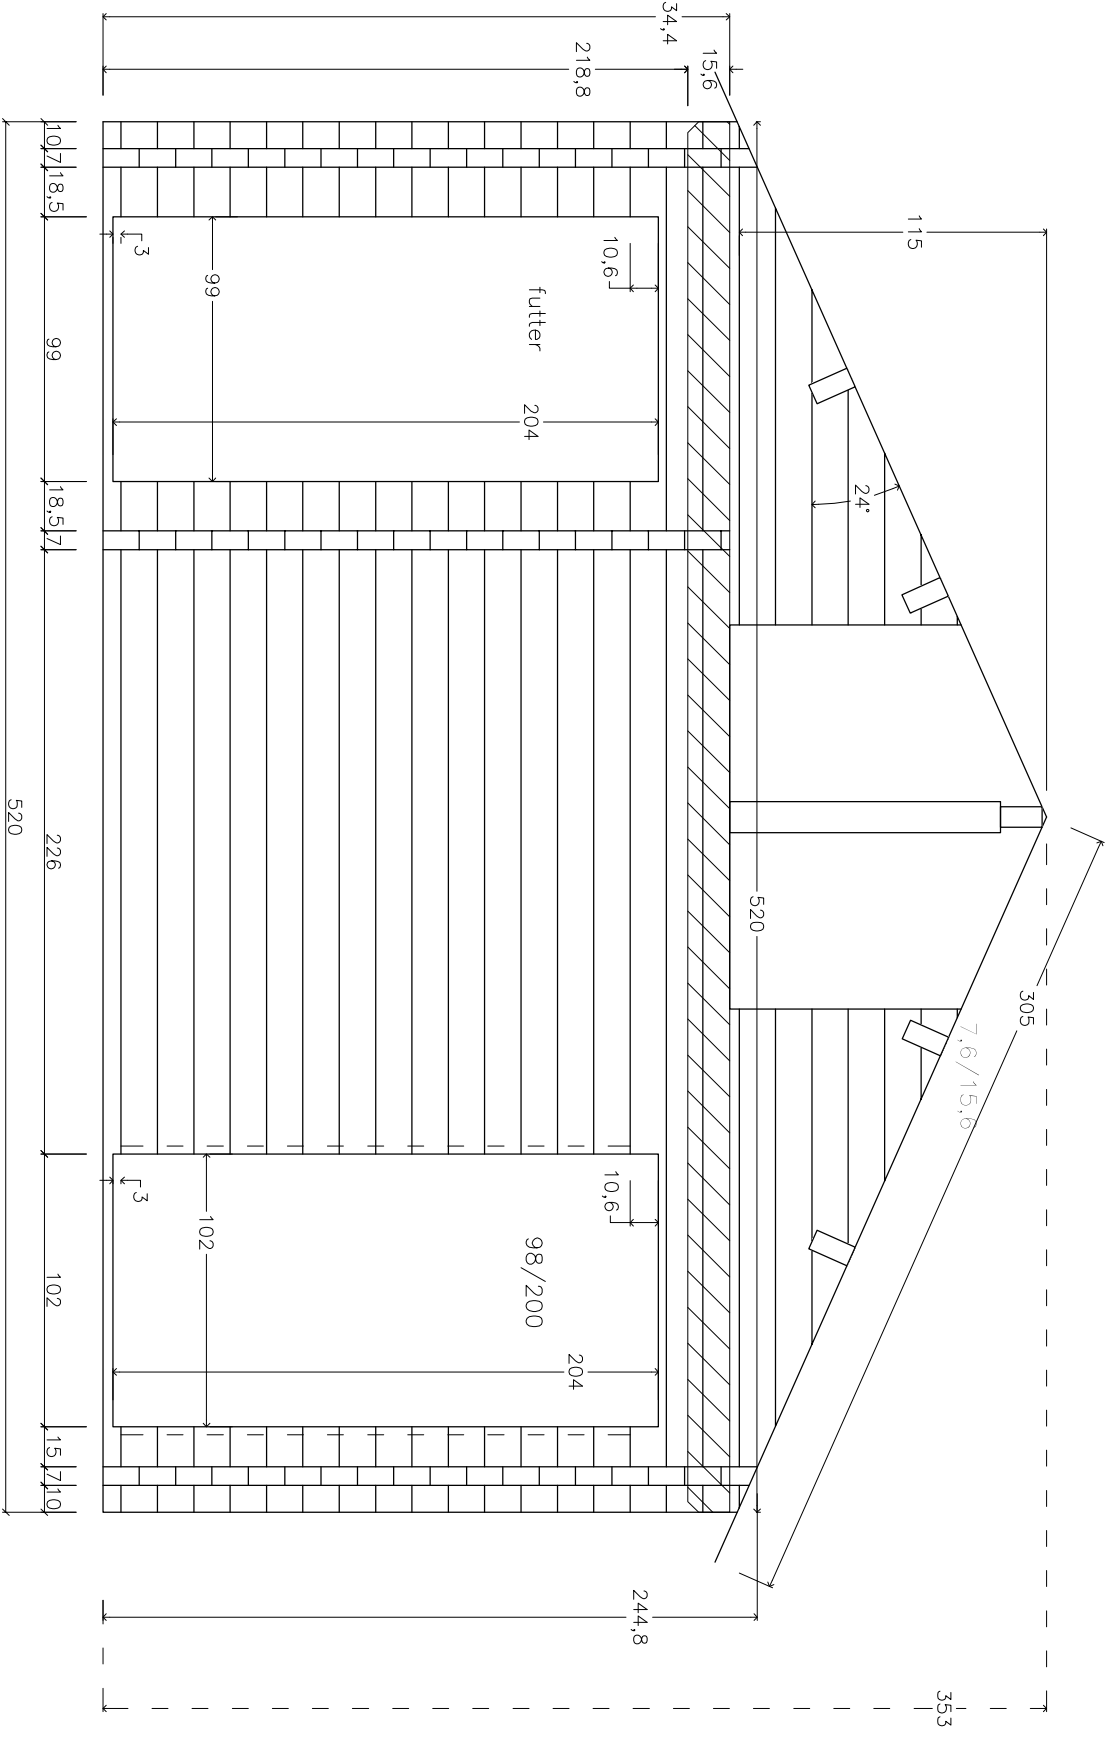

Name

Confirmed:

Dealer

Order No. / Change

021/0

Please, check the drawings and within 3 days send them back to us with your confirmation.

pos C

	
Produkts name	
UK M FL	
Ref: Coop Farms/021	
600x600+30VD	
Date	11.02.2009
Drawn by:	Moraniskl
Verified by:	Name
Confirmed:	Dealer
Order No. / Change	
021/0	